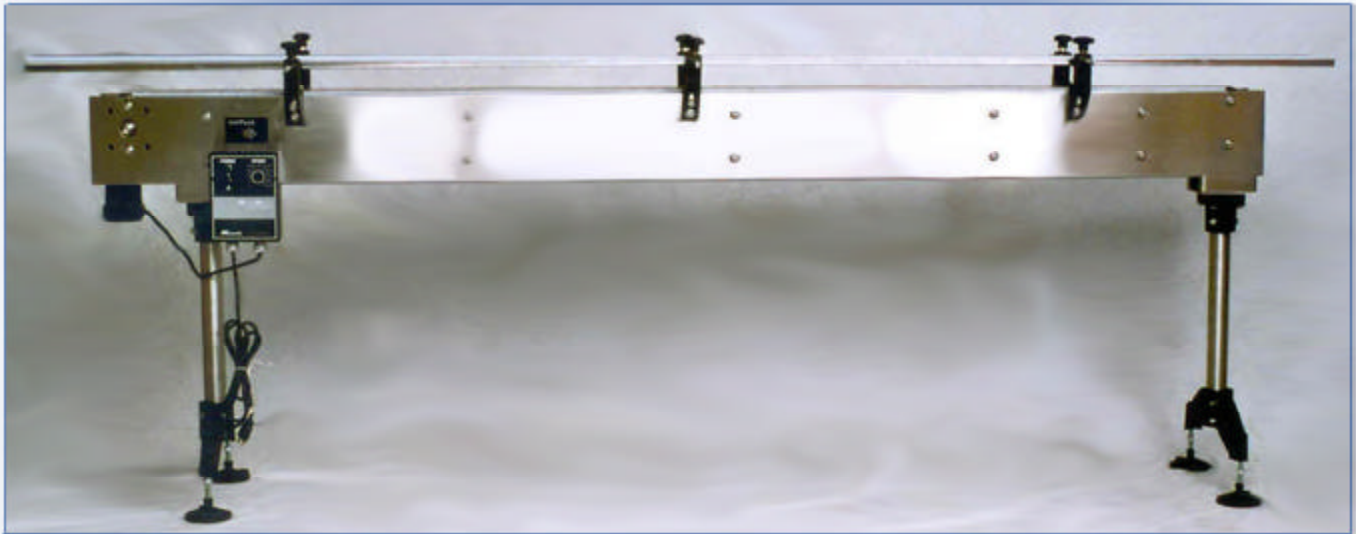

CAPPLUS TECHNOLOGIES

CPT

CPT CONVEYORS 4 TO 24 FOOT

- All Stainless Steel
- All FDA Approved Surfaces
- Adjustable Guide Rails for Entire Length of Conveyor
- Variable Speed Controls With 1/4 hp Gear Reduction Drive
- Electrical is Standard 110v/1ph/60hz
- Adjustable Leg Height from 34" to 36"
- Adjustable Swivel Feet
- Stainless Side Panels, Brackets and Legs
- Full One (1) Year Warranty